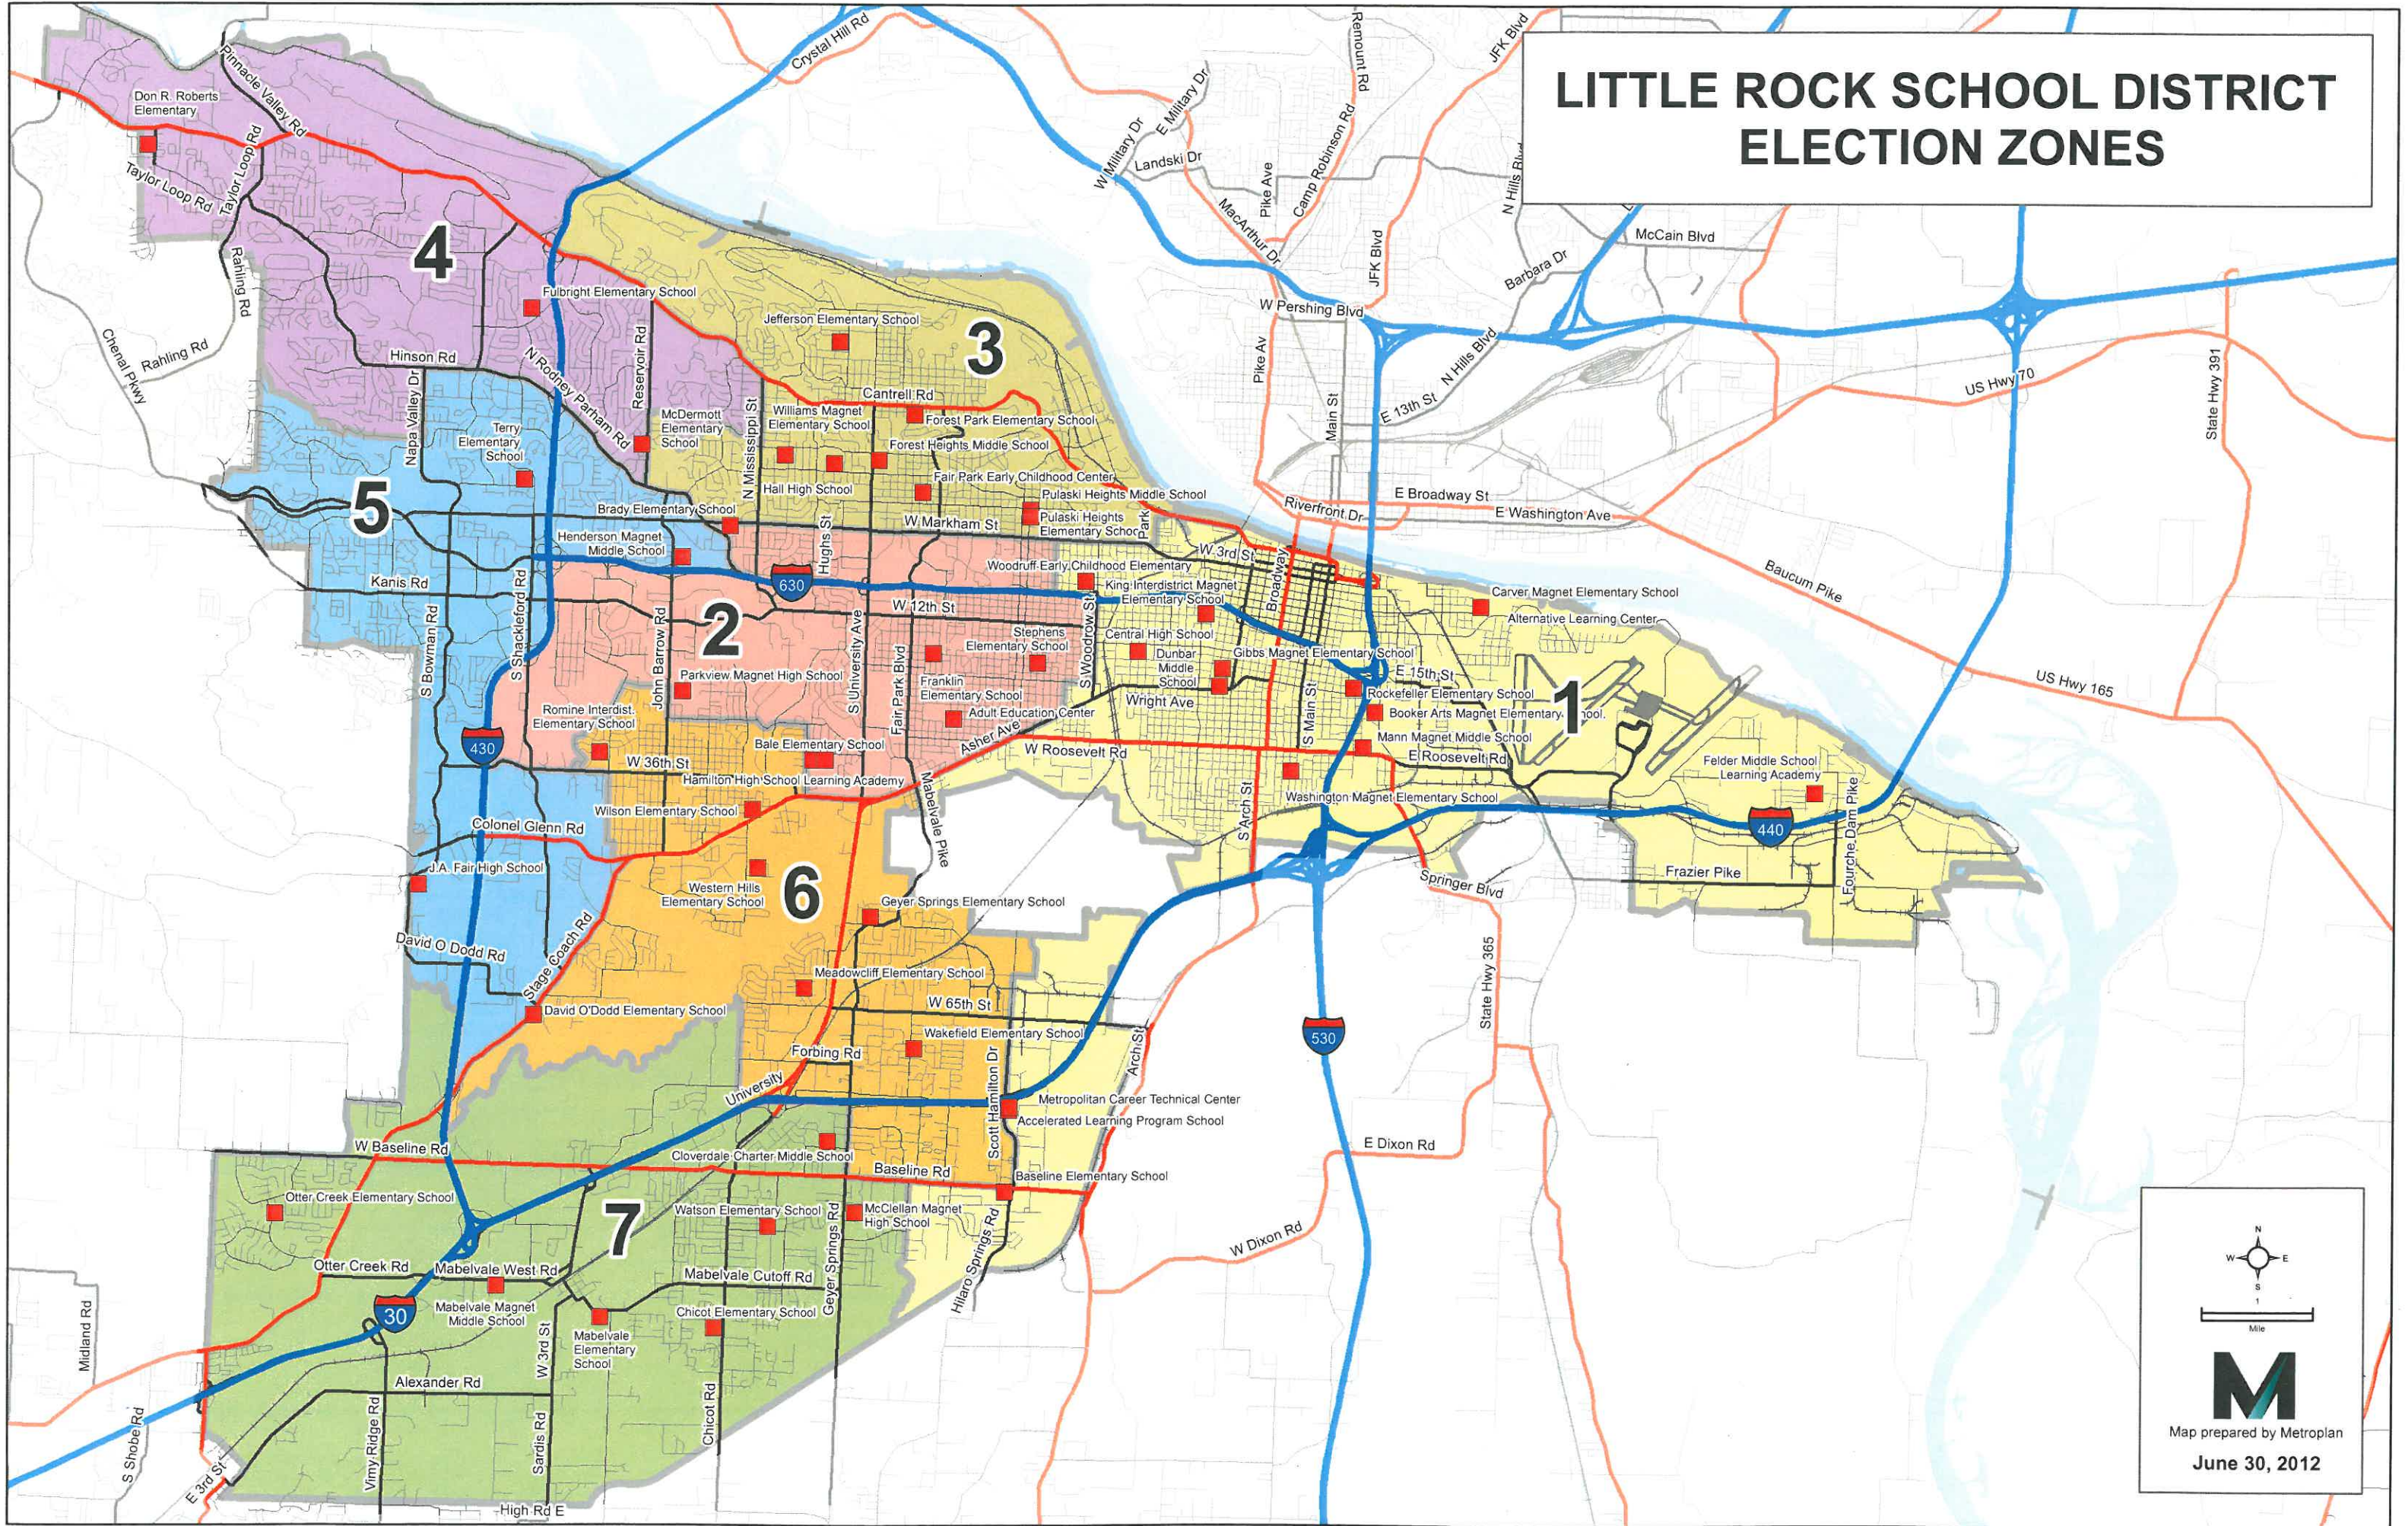

# LITTLE ROCK SCHOOL DISTRICT ELECTION ZONES

Map prepared by Metroplan  
June 30, 2012